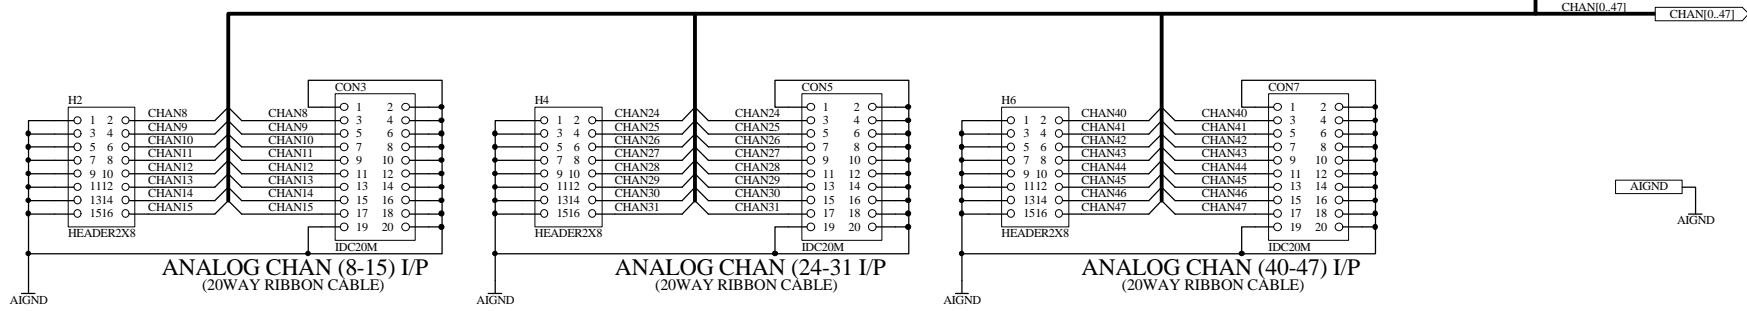

CONNECTORS FOR  
ANALOG I/P CHANNELS 0-47

CONNECTORS FOR  
ANALOG I/P CHANNELS 47-63,  
ANALOG O/P CHANNELS 0-1  
& Y-CABLE3

1 2 3 4 5 6

D

D

C

C

B