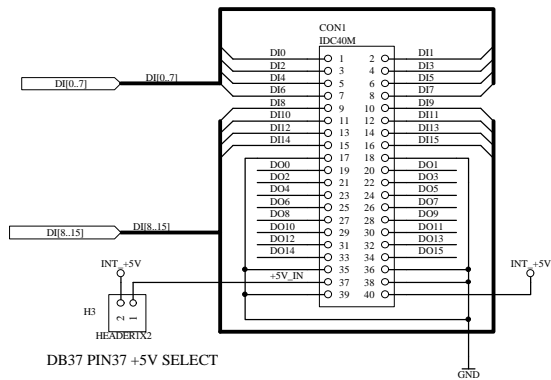

Title		
Size	Number	Revision
B		
Date:	5-Feb-2001	Sheet of
File:	E:\PCB DESIGN\Designs\43B\PC43B_2.sch	Drawn By:

(16X) PCI-62C/63C/73C DIGITAL O/P'S
(20WAY RIBBON CABLE)

(16X) PCI-62C/63C/73C DIGITAL I/P'S
(20WAY RIBBON CABLE)

EXTERNAL SUPPLY CONNECTOR

PCI-62C/63C/73C DIGITAL I/O
(37WAY SCREENED CABLE)

PCI-62C/63C/73C DIGITAL I/O
(40WAY RIBBON CABLE)

Title		
Size	Number	Revision
B		
Date:	5-Feb-2001	Sheet of
File:	E:\PCB DESIGN\Designs\43B\PC43B_3.sch	Drawn By: