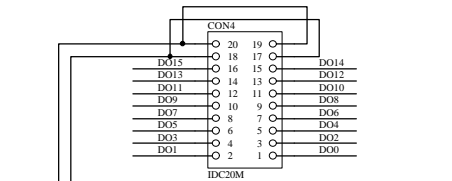

Title		
Size	Number	Revision
B		
Date:	5-Feb-2001	Sheet of
File:	E:\PCB DESIGN\Designs\43B\PC43B_2.sch	Drawn By:

(16X) PCI-62C/63C/73C DIGITAL O/P'S
(20WAY RIBBON CABLE)

(16X) PCI-62C/63C/73C DIGITAL I/P'S
(20WAY RIBBON CABLE)

EXTERNAL SUPPLY CONNECTOR

PCI-62C/63C/73C DIGITAL I/O
(37WAY SCREENED CABLE)

PCI-62C/63C/73C DIGITAL I/O
(40WAY RIBBON CABLE)

Title		
Size	Number	Revision
B		
Date:	5-Feb-2001	Sheet of
File:	E:\PCB DESIGN\Designs\43B\PC43B_3.sch	Drawn By: