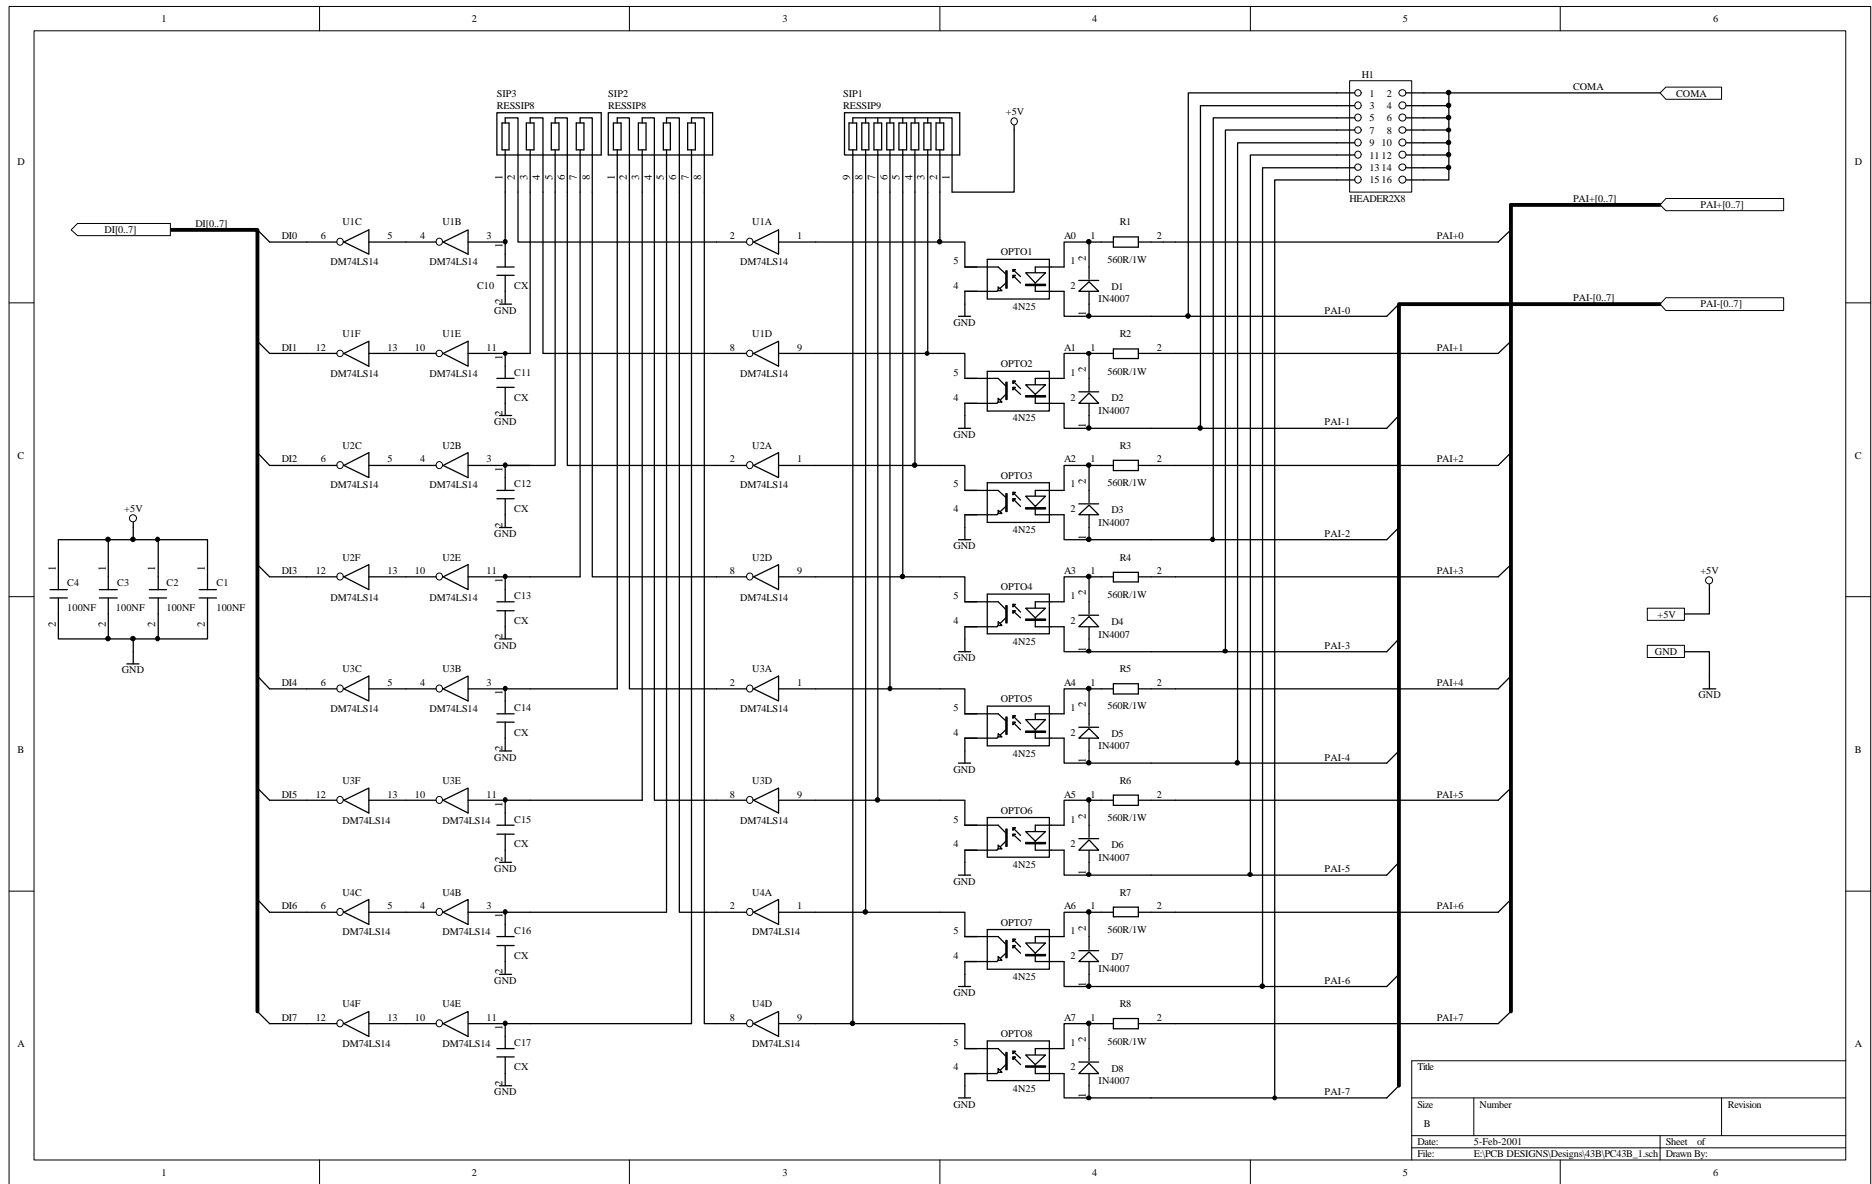

Title		
Size	Number	Revision
B		
Date:	3-Feb-2001	Sheet of
File:	E:\PCB DESIGNS\Designs\43B\PC43B.ppt	Drawn By:

Title		
Size	Number	Revision
B		
Date:	5-Feb-2001	Sheet of
File:	E:\PCB DESIGN\Designs\43B\PC43B_1.sch	Drawn By:

Title		
Size	Number	Revision
B		
Date:	5-Feb-2001	Sheet of
File:	E:\PCB DESIGN\Designs\43B\PC43B_2.sch	Drawn By:

(16X) PCI-62C/63C/73C DIGITAL O/P'S
(20WAY RIBBON CABLE)

(16X) PCI-62C/63C/73C DIGITAL I/P'S
(20WAY RIBBON CABLE)

EXTERNAL SUPPLY CONNECTOR

PCI-62C/63C/73C DIGITAL I/O
(37WAY SCREENED CABLE)

PCI-62C/63C/73C DIGITAL I/O
(40WAY RIBBON CABLE)

Title		
Size	Number	Revision
B		
Date:	5-Feb-2001	Sheet of
File:	E:\PCB DESIGN\Designs\43B\PC43B_3.sch	Drawn By: