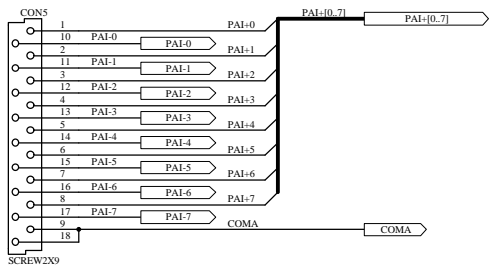

Title		
Size	Number	Revision
B		
Date:	5-Feb-2001	Sheet of
File:	E:\PCB DESIGN\Designs\43B\PC43B_2.sch	Drawn By:

(16X) PCI-62C/63C/73C DIGITAL O/P'S
(20WAY RIBBON CABLE)

(16X) PCI-62C/63C/73C DIGITAL I/P'S
(20WAY RIBBON CABLE)

EXTERNAL SUPPLY CONNECTOR

PCI-62C/63C/73C DIGITAL I/O
(37WAY SCREENED CABLE)

PCI-62C/63C/73C DIGITAL I/O
(40WAY RIBBON CABLE)

Title		
Size	Number	Revision
B		
Date:	5-Feb-2001	Sheet of
File:	E:\PCB DESIGN\Designs\43B\PC43B_3.sch	Drawn By: