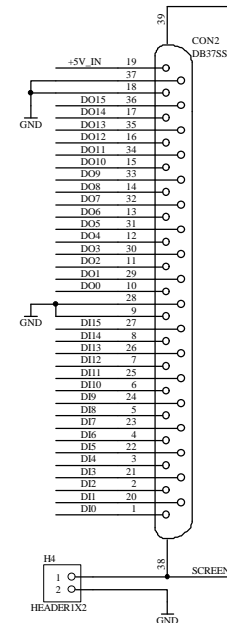

Title		
Size	Number	Revision
B		
Date:	3-Feb-2001	Sheet of
File:	E:\PCB DESIGNS\Designs\43B\PC43B.ppt	Drawn By:

Title		
Size	Number	Revision
B		
Date:	5-Feb-2001	Sheet of
File:	E:\PCB DESIGN\Designs\43B\PC43B_1.sch	Drawn By:

Title		
Size	Number	Revision
B		
Date:	5-Feb-2001	Sheet of
File:	E:\PCB DESIGN\Designs\43B\PC43B_2.sch	Drawn By:

(16X) PCI-62C/63C/73C DIGITAL O/P'S
(20WAY RIBBON CABLE)

(16X) PCI-62C/63C/73C DIGITAL I/P'S
(20WAY RIBBON CABLE)

EXTERNAL SUPPLY CONNECTOR

PCI-62C/63C/73C DIGITAL I/O
(37WAY SCREENED CABLE)

PCI-62C/63C/73C DIGITAL I/O
(40WAY RIBBON CABLE)

Title		
Size	Number	Revision
B		
Date:	5-Feb-2001	Sheet of
File:	E:\PCB DESIGN\Designs\43B\PC43B_3.sch	Drawn By: