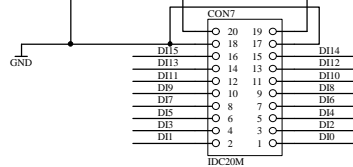

Title		
Size	Number	Revision
B		
Date:	5-Feb-2001	Sheet of
File:	E:\PCB DESIGN\Designs\43B\PC43B_2.sch	Drawn By:

(16X) PCI-62C/63C/73C DIGITAL O/P'S
(20WAY RIBBON CABLE)

(16X) PCI-62C/63C/73C DIGITAL I/P'S
(20WAY RIBBON CABLE)