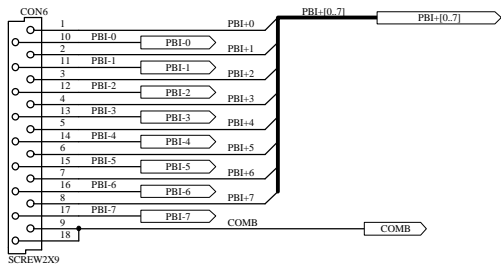

Title		
Size	Number	Revision
B		
Date:	5-Feb-2001	Sheet of
File:	E:\PCB DESIGN\Designs\43B\PC43B_2.sch	Drawn By:

(16X) PCI-62C/63C/73C DIGITAL O/P'S
(20WAY RIBBON CABLE)

(16X) PCI-62C/63C/73C DIGITAL I/P'S
(20WAY RIBBON CABLE)