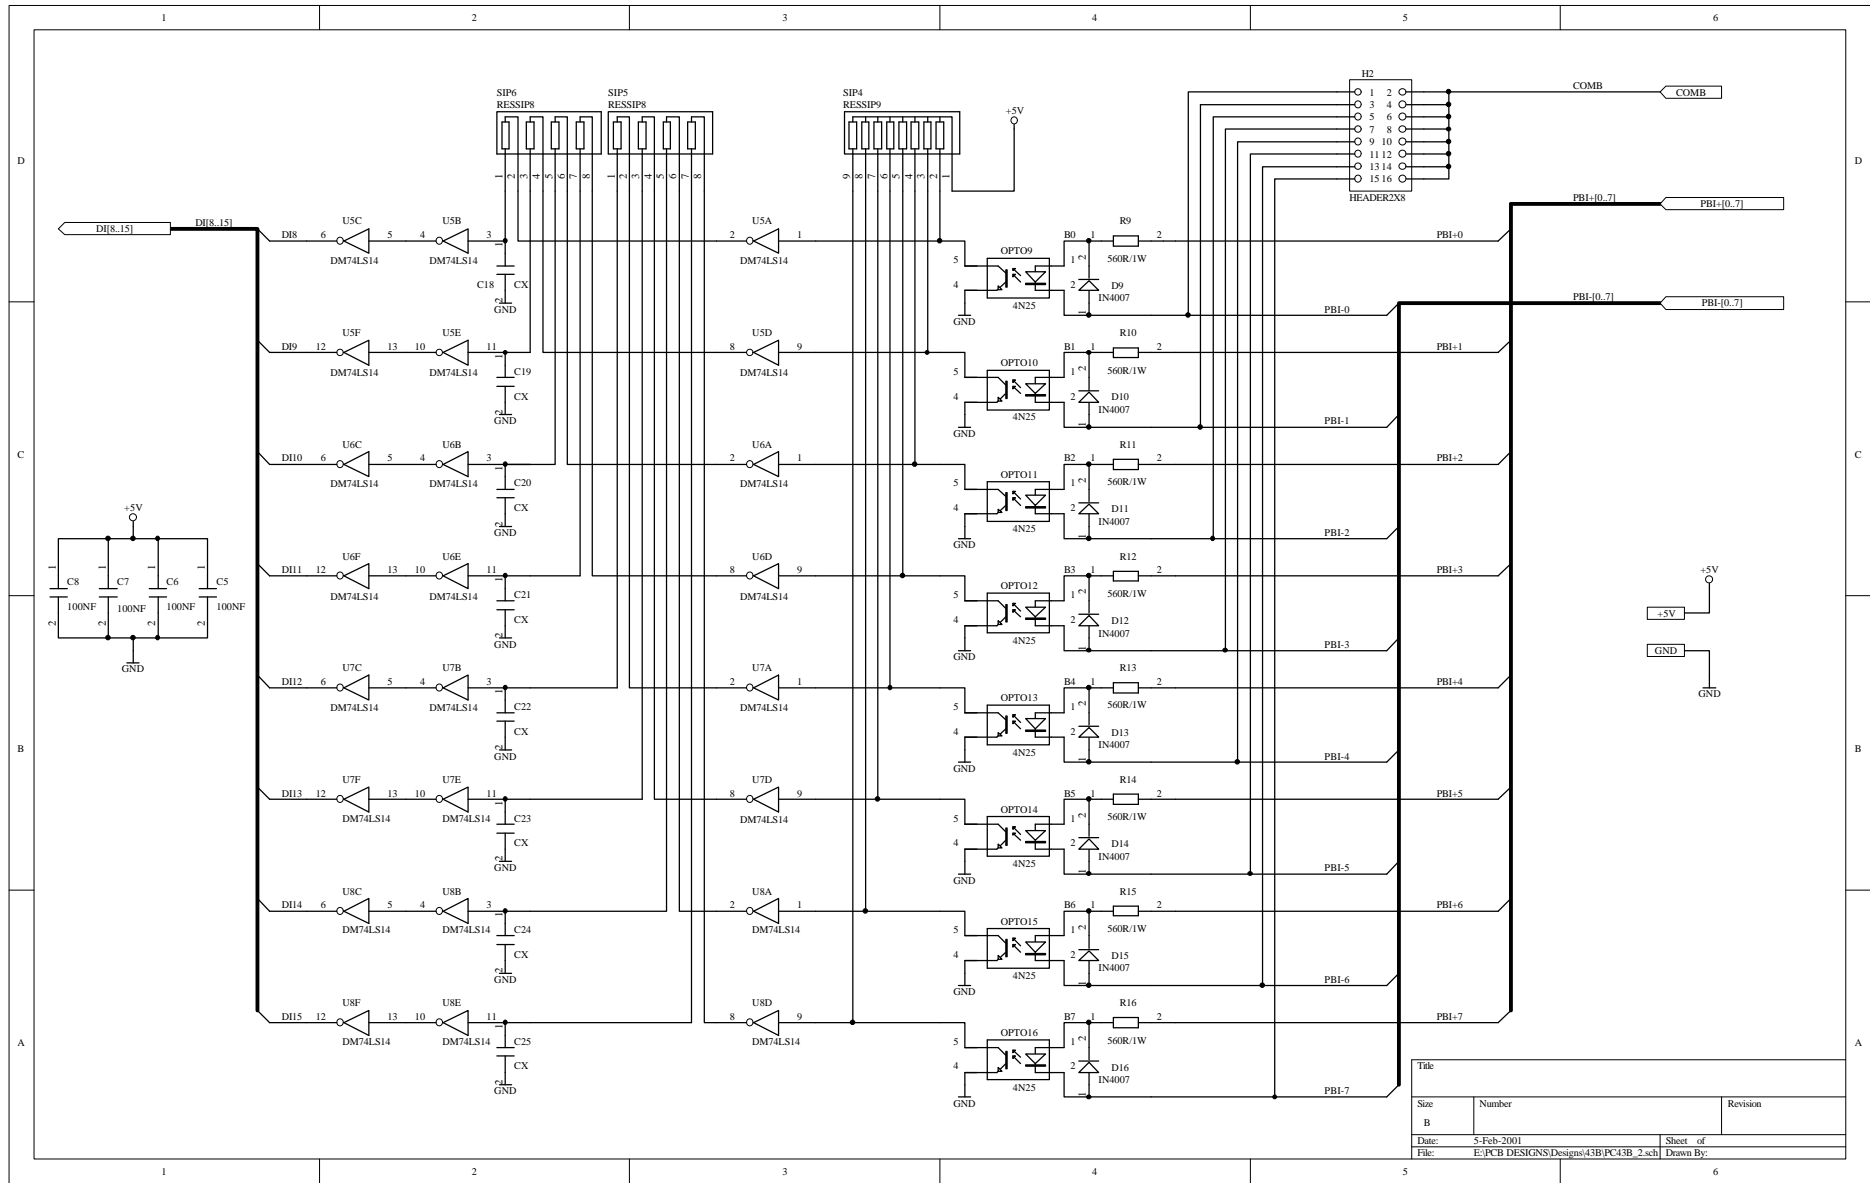

Title		
Size	Number	Revision
B		
Date:	3-Feb-2001	Sheet of
File:	E:\PCB DESIGNS\Designs\43B\PC43B.ppt	Drawn By:

Title		
Size	Number	Revision
B		
Date:	5-Feb-2001	Sheet of
File:	E:\PCB DESIGN\Designs\43B\PC43B_1.sch	Drawn By:

Title		
Size	Number	Revision
B		
Date:	5-Feb-2001	Sheet of
File:	E:\PCB DESIGN\Designs\43B\PC43B_2.sch	Drawn By:

(16X) PCI-62C/63C/73C DIGITAL O/P'S
(20WAY RIBBON CABLE)

(16X) PCI-62C/63C/73C DIGITAL I/P'S
(20WAY RIBBON CABLE)

EXTERNAL SUPPLY CONNECTOR

PCI-62C/63C/73C DIGITAL I/O
(37WAY SCREENED CABLE)

PCI-62C/63C/73C DIGITAL I/O
(40WAY RIBBON CABLE)

Title		
Size	Number	Revision
B		
Date:	5-Feb-2001	Sheet of
File:	E:\PCB DESIGN\Designs\43B\PC43B_3.sch	Drawn By: