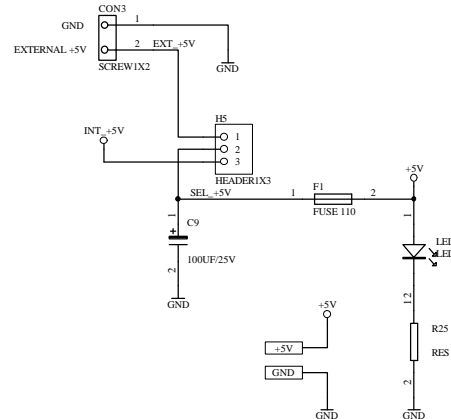

Title		
Size	Number	Revision
B		
Date:	5-Feb-2001	Sheet of
File:	E:\PCB DESIGN\Designs\43B\PC43B_2.sch	Drawn By:

(16X) PCI-62C/63C/73C DIGITAL O/P'S
(20WAY RIBBON CABLE)

(16X) PCI-62C/63C/73C DIGITAL I/P'S
(20WAY RIBBON CABLE)

EXTERNAL SUPPLY CONNECTOR

PCI-62C/63C/73C DIGITAL I/O
(37WAY SCREENED CABLE)

PCI-62C/63C/73C DIGITAL I/O
(40WAY RIBBON CABLE)

Title		
Size	Number	Revision
B		
Date:	5-Feb-2001	Sheet of
File:	E:\PCB DESIGN\Designs\43B\PC43B_3.sch	Drawn By: